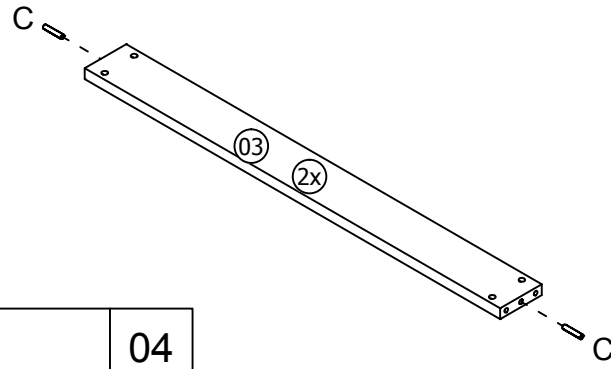

D		1
G	 ϕ 4X30mm	24

01

C X 6

02

AX10

BX10

D

03

GX24

WARNING:

Press the middle of bed sides and tighten the screw first.

NÖA & NANI
FAMILY FURNITURE

**PULL OUT SPACESAVER TRUNDLE
ASSEMBLY INSTRUCTIONS**

WARNING!

To avoid damage to the product please do not use powertools to assemble this item!!!

HARDWARE

A	 15mm	 M6x70mm	08
B			08
C	 Ø8x30mm		04
D			04

E			01
F	 8mm Ø4x30mm		26
G	 7mm Ø4x16mm		08

01

C

Ø8x30mm

04

02