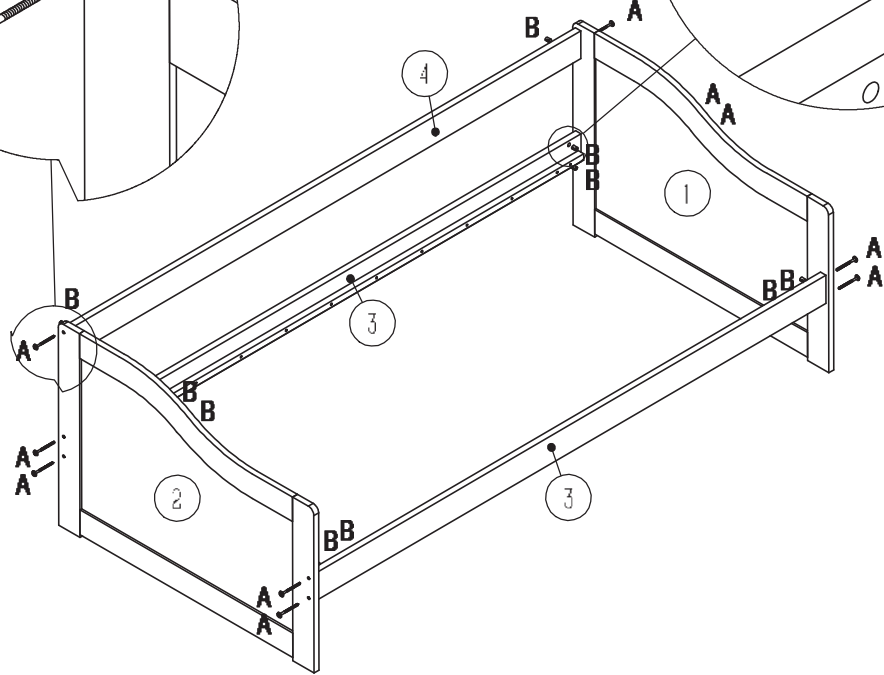

D		1
G	 ϕ 4X30mm	24

01

C X 6

02

AX10

BX10

D

03

GX24

WARNING:

Press the middle of bed sides and tighten the screw first.

NÖA & NANI
FAMILY FURNITURE

**PULL OUT SPACESAVER TRUNDLE
ASSEMBLY INSTRUCTIONS**

WARNING!

To avoid damage to the product please do not use powertools to assemble this item!!!