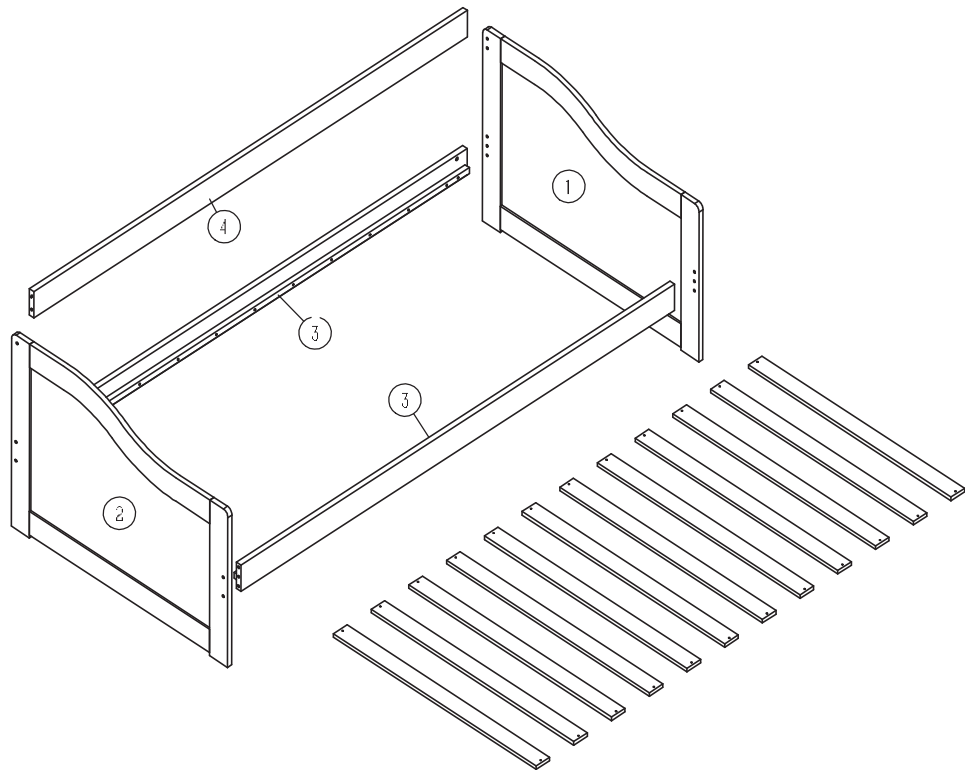

NÖA & NANI

FAMILY FURNITURE

HOVE DAY BED (PROMO) BED FRAME ASSEMBLY INSTRUCTIONS

WARNING!

To avoid damage to the product please do not use powertools to assemble this item!!!

HARDWARE

A	 M6X70mm	10
B		10
C	 ϕ 8X30mm	6

D		1
G	 ϕ 4X30mm	24

01

C X 6

02

AX10

BX10

D

03

GX24

WARNING:

Press the middle of bed sides and tighten the screw first.

NÖA & NANI
FAMILY FURNITURE

**PULL OUT SPACESAVER TRUNDLE
ASSEMBLY INSTRUCTIONS**

WARNING!

To avoid damage to the product please do not use powertools to assemble this item!!!