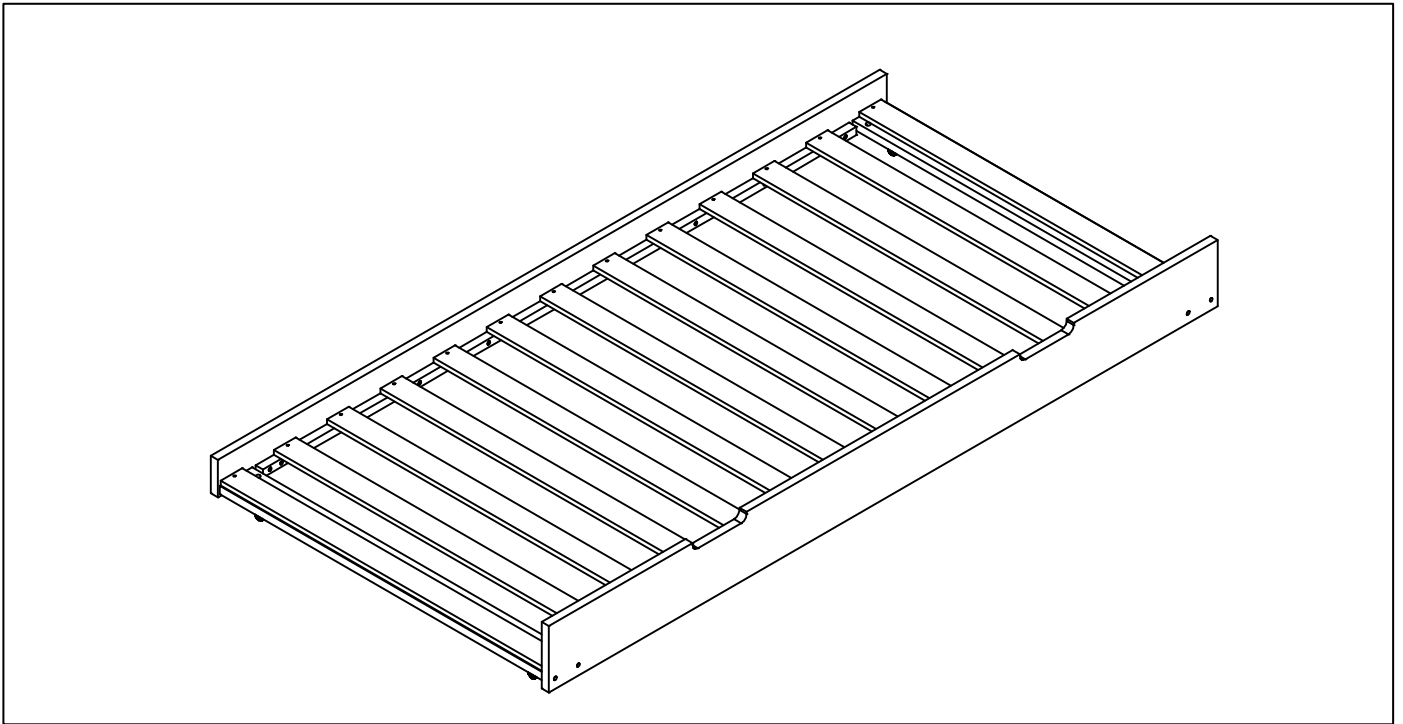

GX24

WARNING:

Press the middle of bed sides and tighten the screw first.

NÖA & NANI
FAMILY FURNITURE

**PULL OUT SPACESAVER TRUNDLE
ASSEMBLY INSTRUCTIONS**

WARNING!

To avoid damage to the product please do not use powertools to assemble this item!!!