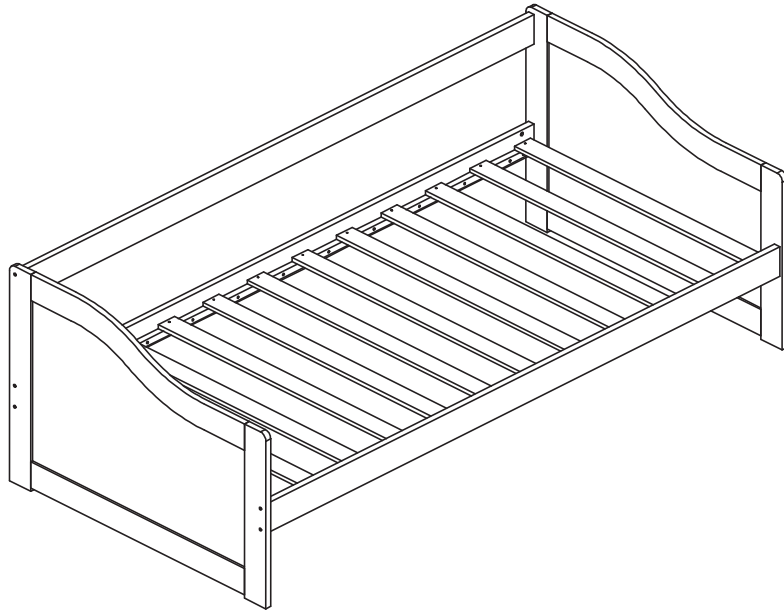

NÖA & NANI

FAMILY FURNITURE

HOVE DAY BED (PROMO) BED FRAME ASSEMBLY INSTRUCTIONS

WARNING!

To avoid damage to the product please do not use powertools to assemble this item!!!

HARDWARE

A	 M6X70mm	10
B		10
C	 ϕ 8X30mm	6

D		1
G	 ϕ 4X30mm	24

01

C X 6

02

AX10

BX10

D

03

GX24

WARNING:

Press the middle of bed sides and tighten the screw first.

NÖA & NANI
FAMILY FURNITURE

**PULL OUT SPACESAVER TRUNDLE
ASSEMBLY INSTRUCTIONS**

WARNING!

To avoid damage to the product please do not use powertools to assemble this item!!!