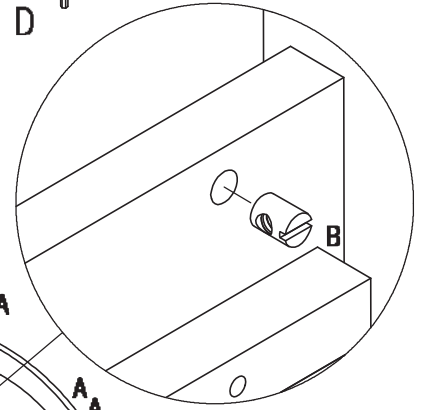

D		1
G	 ϕ 4X30mm	24

01

C X 6

02

AX10

BX10

D

03

GX24

WARNING:

Press the middle of bed sides and tighten the screw first.

NÖA & NANI
FAMILY FURNITURE

**PULL OUT SPACESAVER TRUNDLE
ASSEMBLY INSTRUCTIONS**

WARNING!

To avoid damage to the product please do not use powertools to assemble this item!!!