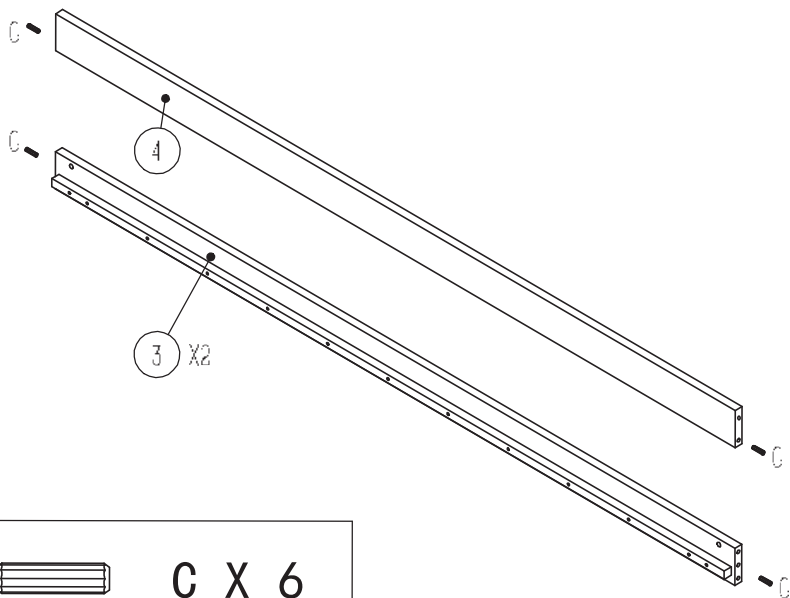

NÖA & NANI

FAMILY FURNITURE

HOVE DAY BED (PROMO) BED FRAME ASSEMBLY INSTRUCTIONS

WARNING!

To avoid damage to the product please do not use powertools to assemble this item!!!

HARDWARE

A	 M6X70mm	10
B		10
C	 ϕ 8X30mm	6

D		1
G	 ϕ 4X30mm	24

01

C X 6

02

AX10

BX10

D

03