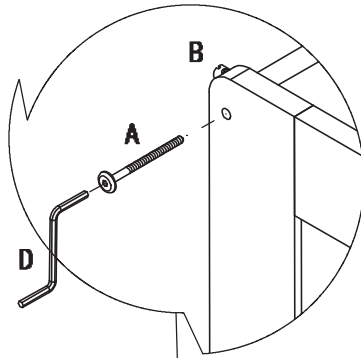

D		1
G	 ϕ 4X30mm	24

01

C X 6

02

AX10

BX10

D

03

GX24

WARNING:

Press the middle of bed sides and tighten the screw first.

NÖA & NANI
FAMILY FURNITURE

**PULL OUT SPACESAVER TRUNDLE
ASSEMBLY INSTRUCTIONS**

WARNING!

To avoid damage to the product please do not use powertools to assemble this item!!!