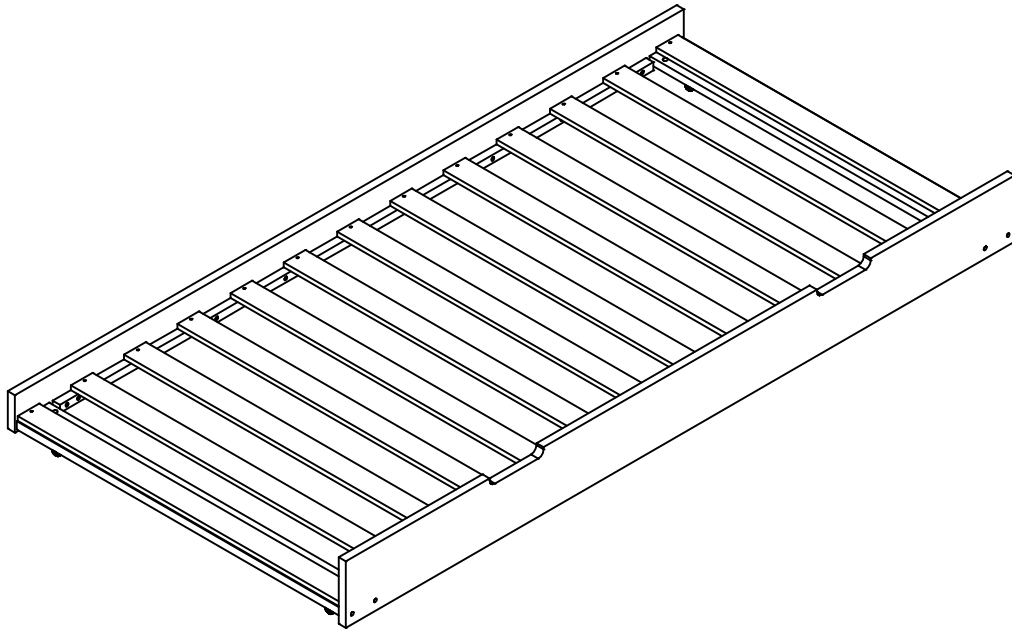

D		1
G	 ϕ 4X30mm	24

01

C X 6

02

AX10

BX10

D

03

GX24

WARNING:

Press the middle of bed sides and tighten the screw first.

NÖA & NANI
FAMILY FURNITURE

**PULL OUT SPACESAVER TRUNDLE
ASSEMBLY INSTRUCTIONS**

WARNING!

To avoid damage to the product please do not use powertools to assemble this item!!!