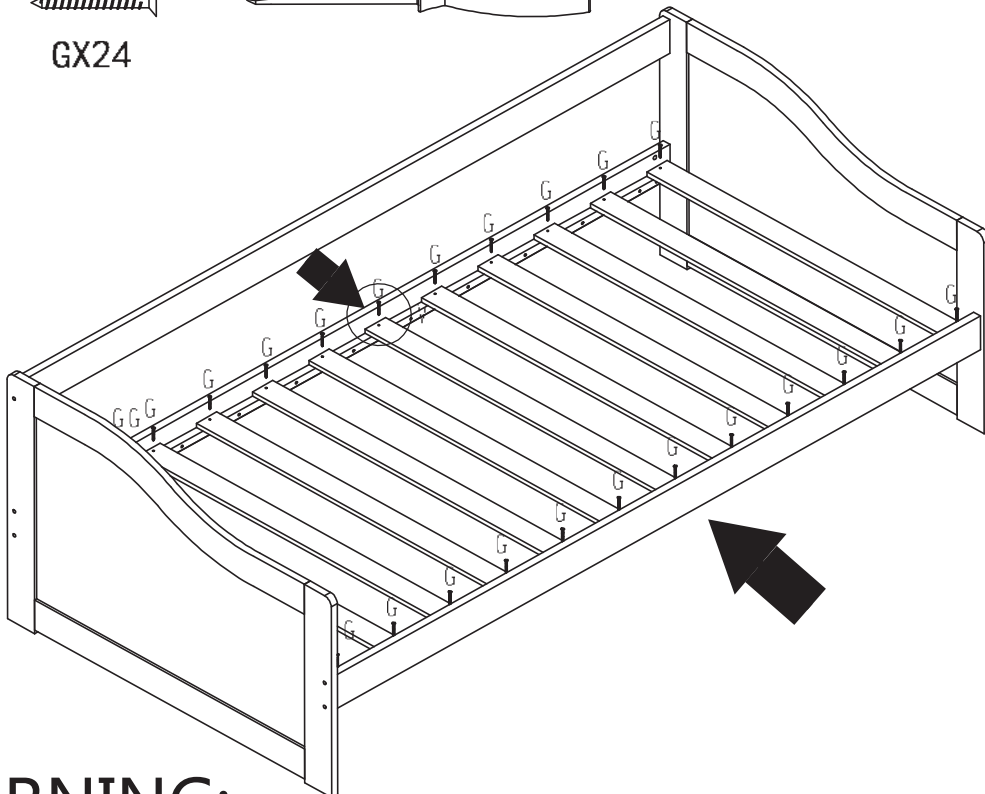

D		1
G	 ϕ 4X30mm	24

01

C X 6

02

AX10

BX10

D

03

GX24

WARNING:

Press the middle of bed sides and tighten the screw first.

NÖA & NANI
FAMILY FURNITURE

**PULL OUT SPACESAVER TRUNDLE
ASSEMBLY INSTRUCTIONS**

WARNING!

To avoid damage to the product please do not use powertools to assemble this item!!!