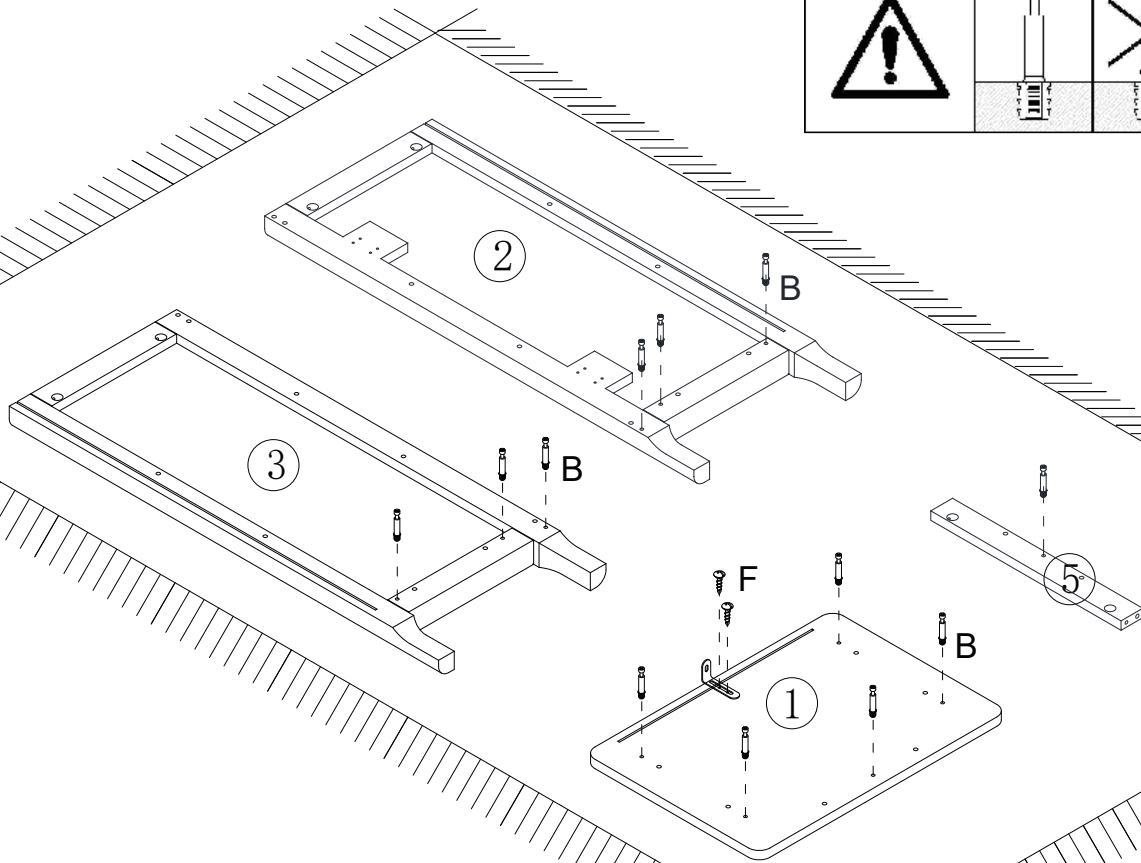

①

- (B)x12pcs
- (F)x1set

②