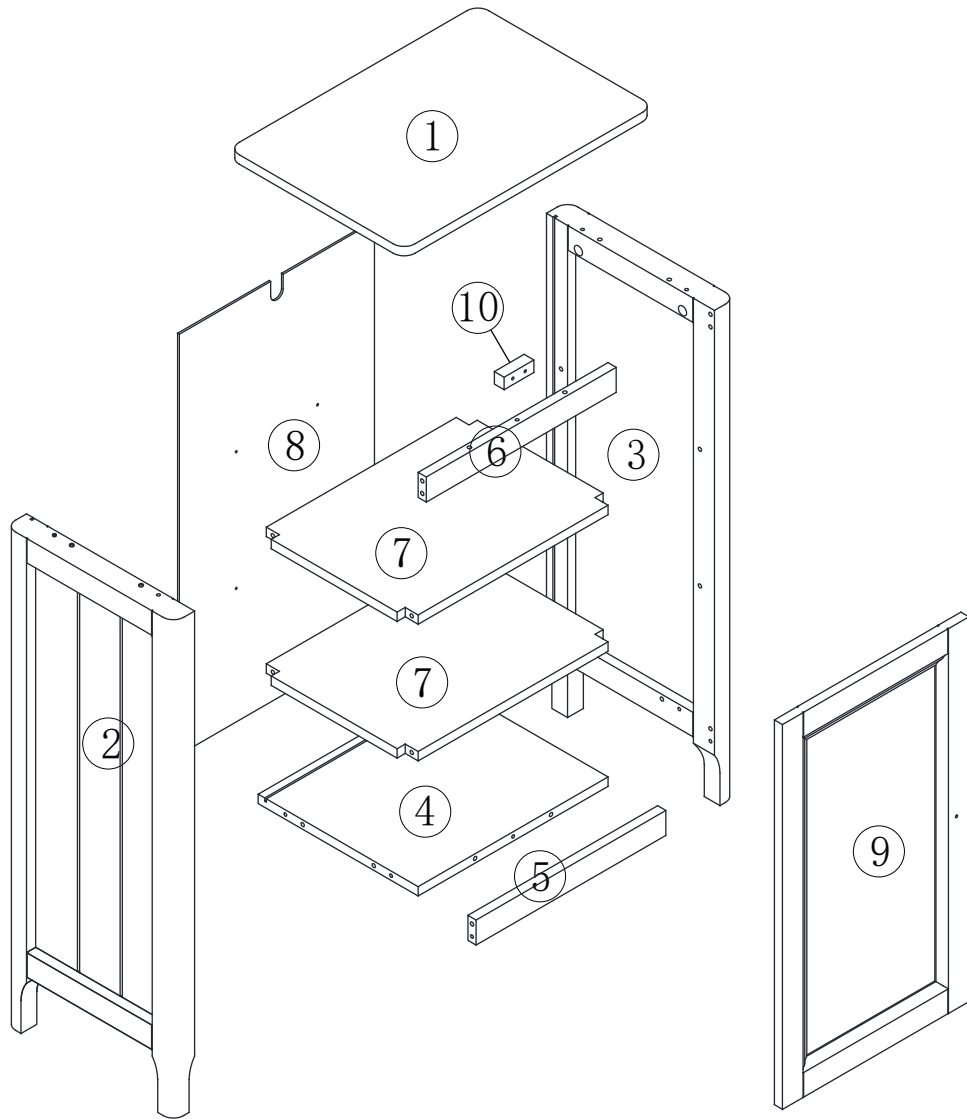

NÖA & NANI

FAMILY FURNITURE

**Lillestrom Tallboy Storage Cabinet
ASSEMBLY INSTRUCTIONS**

Hardware:

Part No.	Part	Quantity	Part No.	Part	Quantity
A	 8x30mm	26pcs	G	 2sets	2sets
B	 6x35mm	12pcs	H	 3.5x12mm	12pcs
C	 15x12mm	12pcs	I	 4x16mm	1set
D	 3x14mm	1set	J	 4x25mm	2pcs
E	 3x12mm	1set	K	 4x18mm	4sets
F	 4x12mm	1set	L	 2.5x10mm	4pcs